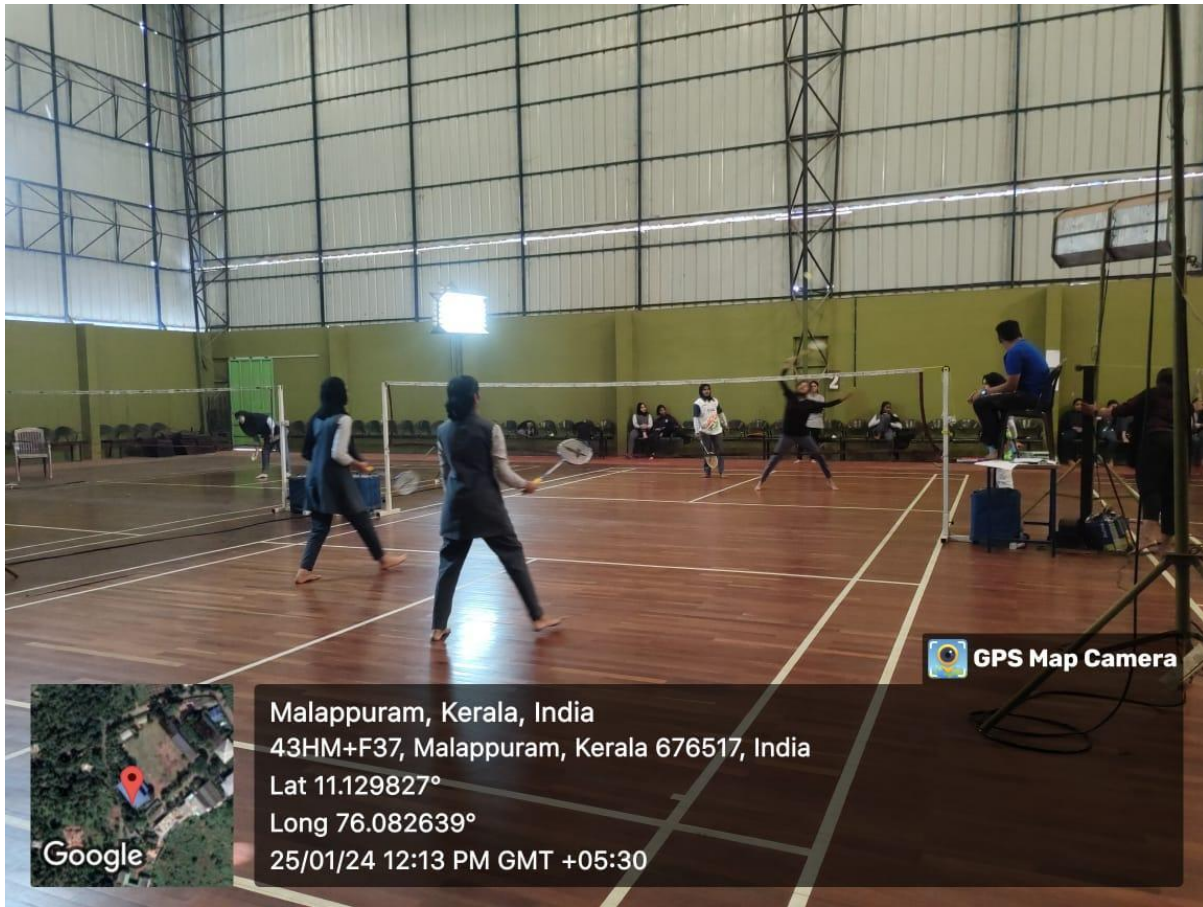

Sports Facilities

Contents

Sl No	Items	Page
1	Indoor Sports Facilities	2-3
2	Outdoor Sports Facilities	4-8
3	Fitness Centre	9-10

KORAMBAYIL AHAMED HAJI MEMORIAL
UNITY WOMEN'S COLLEGE, MANJERI

(P.O) Narukara, Malappuram Dt., Kerala 676 122

(Govt.-Aided and Affiliated to University of Calicut)

[Nationally reaccredited by NAAC with 'B++' Grade, CGPA 2.77]

www.unitywomenscollege.ac.in

1. Indoor Sports Activities

2. Outdoor Sports Activities

Malappuram, Kerala, India
43HM+F37, Malappuram, Kerala 676517, India
Lat 11.130306°
Long 76.083336°
01/02/24 03:26 PM GMT +05:30